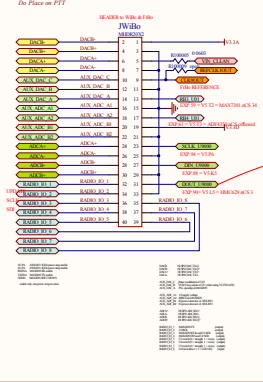

POWER SUPPLIES

ALTERNATE CONNECTION

WiBo INTERFACE

LOCAL OSCILLATORS

TX CONVERTER

RX CONVERTER

FREQ REF

SPI