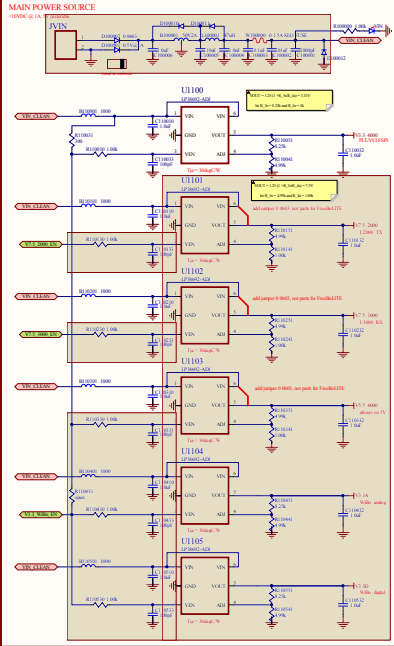

POWER SUPPLIES

ALTERNATE CONNECTION

WiBo INTERFACE

LOCAL OSCILLATORS

TX CONVERTER

RX CONVERTER

FREQ REF

SPI