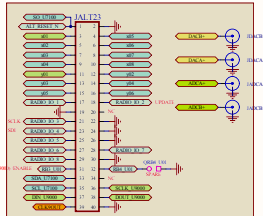

POWER SUPPLIES

ALTERNATE CONNECTION

WiBo INTERFACE

LOCAL OSCILLATORS

TX CONVERTER

RX CONVERTER

FREQ REF

SPI